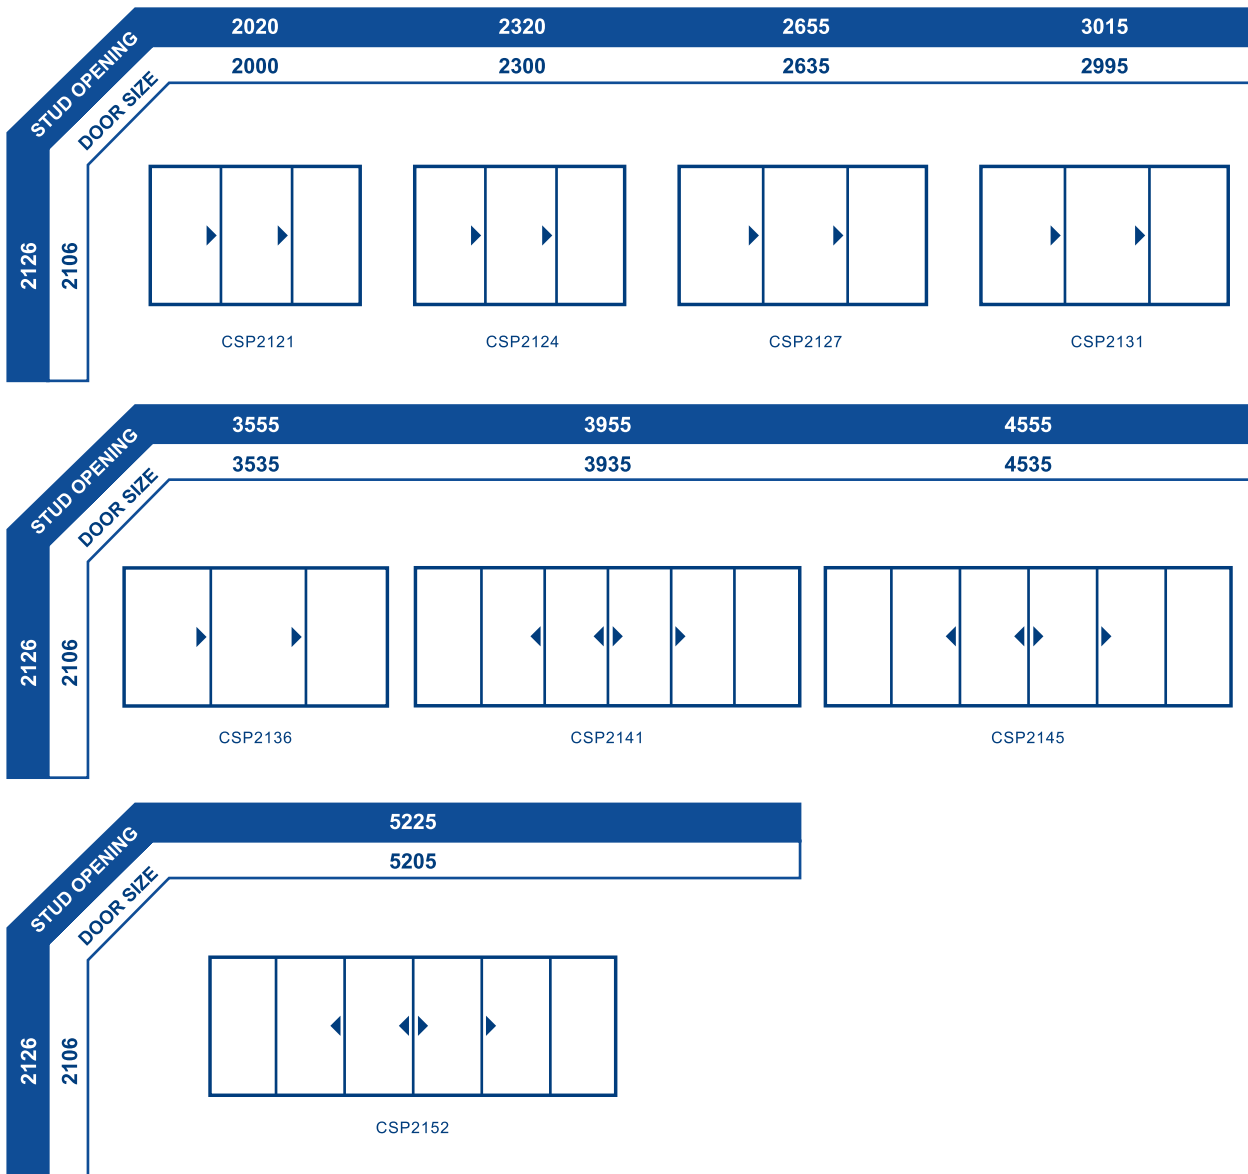

6 Frames

Trend[®] Cedar Door frame is 150mm wide with the sash 110mm wide and 140 bottom rail.

Maximum Door Height is 2400mm.

Maximum Door Width is 5205mm (up to 6 panel door)

7 Interlockers

Protection from wind, rain and dust is provided by interlockers fitted to the door stile and mullion. These lock together when closed for additional security

8 Options

Colonial Bar, Federation Bar Layouts and Ovolo profiles are available.

ordering details

All doors are illustrated as viewed from the outside. Codes shown are for plain doors.

The first two numbers indicate approximate height. The last two numbers indicate approximate width.

For Colonial bar layout place CL at the end of the code. For Federation bay layout place FED at the end of the code. For Georgian Bar place /GB at end of code. CP indicates Cedar Sliding Door. L indicates single left hand opening. For right hand opening replace L with R. For Chair Rail place /CR at end of code.

150mm Frame Width without screens

205mm Frame Width with screens

Insect screens are also available

NOTE:

Trend® does not supply locking hardware on screen doors

stacker doors

All windows and doors are designed to 700pa velocity and 150pa water rating. For higher ratings consult Trend® Windows & Doors.